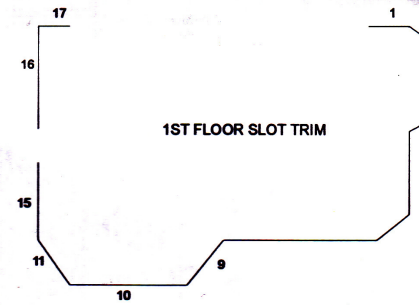

Corona Concepts presents

The Magnolia  
All Wood Dollhouse

SCHEMATIC DRAWINGS  
AND ASSEMBLY ILLUSTRATIONS

DOUBLE HUNG  
WINDOW DETAIL

RAILING AND HANDRAIL  
PLACEMENT

WINDOW CASING  
DETAIL

TRELLIS DETAIL

**GABLE TRIM DETAIL**

**FLUE DETAIL**

**SLOT TRIM DETAIL**

**PORCH RAILING & HANDRAIL DETAIL**